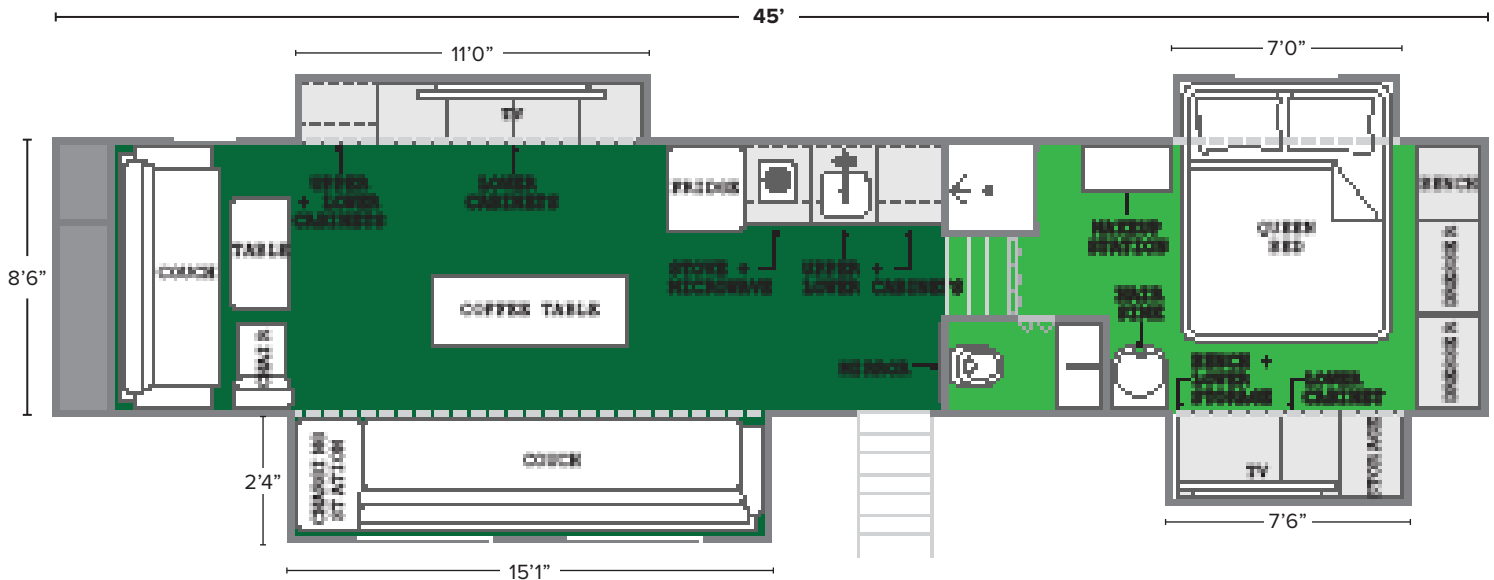

5TH WHEEL TRAILER

EMERALD GREEN
IS THE NEW GREEN

100% Solar & Battery Powered Trailers

SPECS

Trailer: 45' long including tongue
8'6" wide; 12'2" wide including extended popouts
13'0" high

Rooms: 206 ft² living room (excluding popouts)
152 ft² bedroom (excluding popouts)

Stairs: 2'5" wide, extend 4' from trailer

Battery Capacity: 60 kWh

Solar Intake: 5.4 kW

Charger Type: 50A RV plug

Fresh Water Tank Size: 75 gal.

FEATURES

- Flat screen TVs with streaming channels
- WiFi
- Full size fridge
- Microwave
- Stove
- Private bedroom
- Queen size bed
- Hair & Makeup station
- Full bath
- Full length mirror