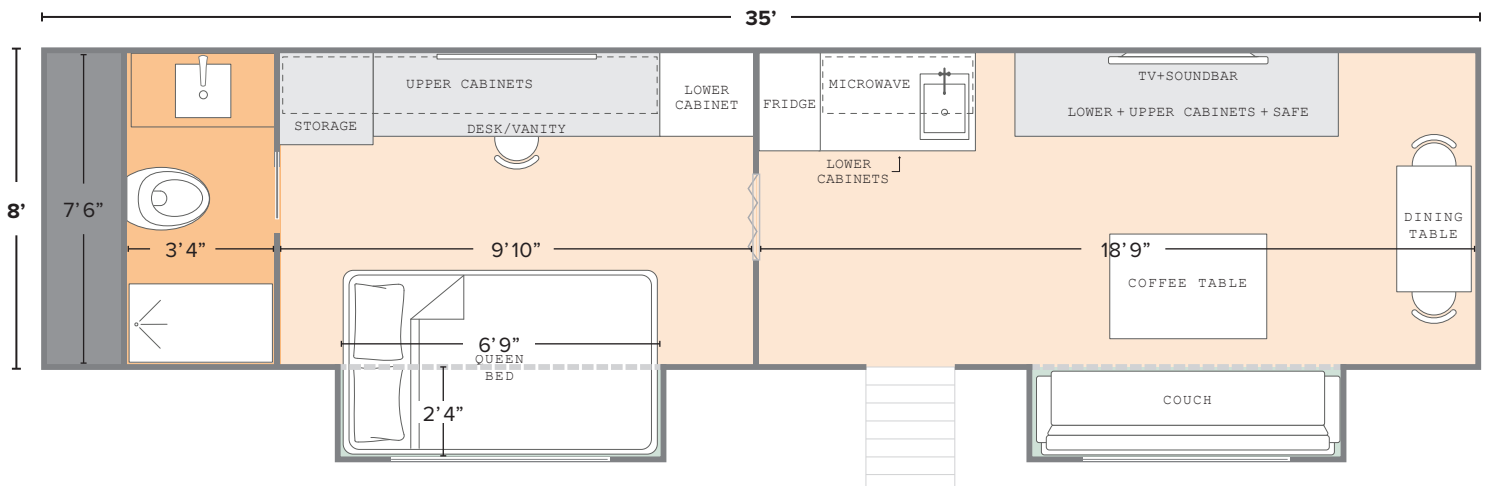

SINGLE ROOM STAR TRAILER

100% Solar & Battery Powered Trucks, Trailers and Mobile Power

SOLAR

SPECS

Trailer: 35' long; 41' long including tongue
8' wide; 10'4" wide including extended pop-outs
12'6" high

Rooms: Living room 141 ft², Bedroom 74 ft²
(excluding pop-outs or bathroom)

Stairs: 2'5" wide, extend 4' from trailer

Battery Capacity: 60 kWh

Solar Intake: 5 kW

Charger Type: 50A RV plug

Fresh Water Tank Size: 75 gal.

Grey Water Tank Size: 48 gal.

Black Water Tank Size: 31 gal.

FEATURES

- Dual zone - mini-split HVAC
- Flat screen TV with streaming channels
- WiFi
- Refrigerator
- Microwave
- Loveseat couch
- 2 seat dining area
- Full-length mirror
- Private bedroom
- Queen-size bed
- Hair & makeup station with dimmable lighting
- Full bathroom